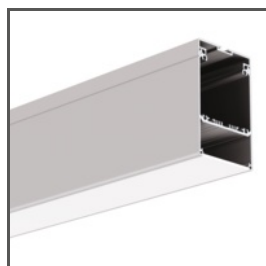

GLADES
18036