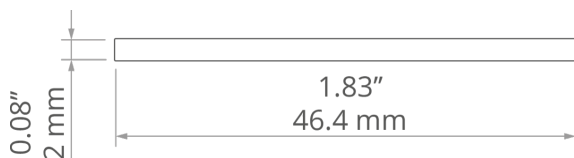

Cover DHS

Ref. 17052, 17063

APPLICATION

- LED protection and light diffusion in lighting fixtures

MONTAGE

- to the profile, by pressing

TECHNICAL DRAWING

TECHNICAL SPECIFICATIONS

Material	PC	Color	Length	Light transmission	Ref
Shape	flat		1000 mm		17052_1
Maximum length on request	3000 mm	<input type="checkbox"/> frosted	2000 mm	73	17052_2
Width	46.5 mm		3000 mm		17052_3
Possibility of obtaining a line of light	yes		1000 mm		17063_1
UV resistance	yes	<input checked="" type="checkbox"/> clear	2000 mm	94	17063_2
			3000 mm		17063_3