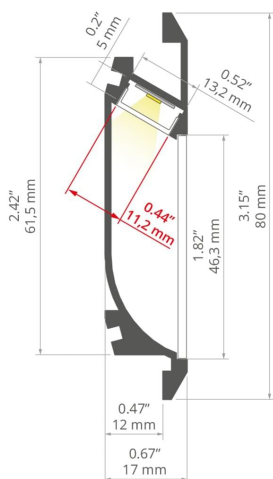

## MONTAGE

- recessed, using dedicated accessories or mounting adhesive
- can be easily connected into runs
- the cover is cut to the length of the profile

## TECHNICAL SPECIFICATIONS

Material	aluminum	Length		Ref	
Color	■ silver non anodized	1000 mm			W4826ANODA_1
With the possibility of sealing up to IP	20	2005 mm			W4826ANODA_2
LED gluing width A	11 mm	3010 mm			W4826ANODA_3
Number of LED strips A (8 mm wide)	1				
Width	17 mm				
The cover is cut to the length of the profile	yes				
Can be easily connected into runs	yes				
Decorative lighting	yes				