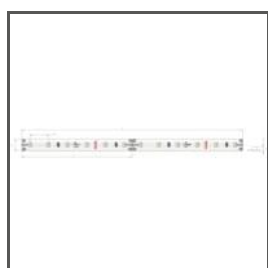

K-1210-24V
K-1210-24V