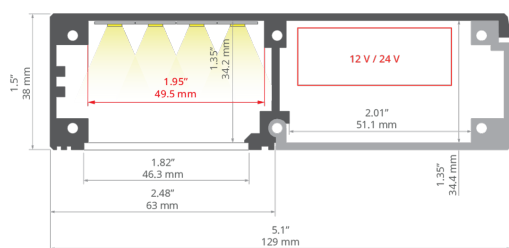

- Designed for IP54 protection rating
- Glare rating UGR < 19 possible
- Space for power supply and electronic components
- Easy maintenance

APPLICATION

- decorative lighting

MONTAGE

- to the surface, using a dedicated mounting track and properly selected screws

ADDITIONAL INFORMATION

- the power supply can be secured inside the profile using dedicated accessories

TECHNICAL DRAWING

TECHNICAL SPECIFICATIONS

Material	aluminum	Length		Ref
Color	silver anodized	1000 mm		18031ANODA_1
With the possibility of sealing up to IP	54	2005 mm		18031ANODA_2
Possible shapes of the luminaire	rectangular	3010 mm		18031ANODA_3
LED gluing width A	49 mm			
Number of LED strips A (8 mm wide)	6			
Width	129 mm			
The cover is cut to the length of the profile	yes			
Decorative lighting	yes			
Compartment for power supply	yes			
Wire out back of extrusion	yes			