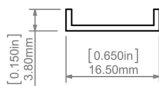

TECHNICAL SPECIFICATIONS

Material	PC	Color	Length	Light transmission	Possibility of obtaining a line of light	Ref
Shape	flat		1000 mm			17039_1
Maximum length on request	10000 mm	<input type="checkbox"/> frosted	2000 mm	59	yes	17039_2
Width	16 mm		3000 mm			17039_3
		<input type="checkbox"/> clear	1000 mm			17049_1
			2000 mm	90	no	17049_2
			3000 mm			17049_3