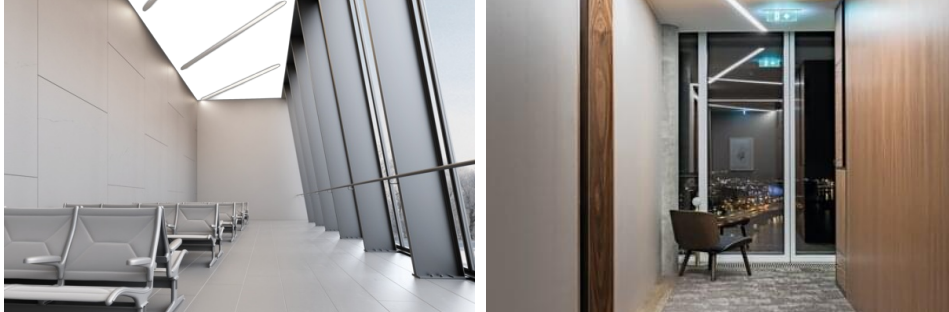

Profile SEKOMA

Ref. B6595

Wire out back of extrusion

yes

SAMPLE PROJECTS