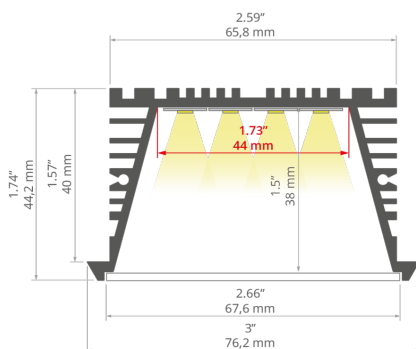

# Profile SEKOMA

Ref. B6595

- Mounting to drywall
- High lumen output
- Invisible groove edge
- Very good heat dissipation
- Easy maintenance

## TECHNICAL SPECIFICATIONS

Material	aluminum	Length		Ref	
Color	■ silver anodized	1000 mm			B6595ANODA_1
With the possibility of sealing up to IP	20	2005 mm			B6595ANODA_2
Possible shapes of the luminaire	polygonal	3010 mm			B6595ANODA_3
LED gluing width A	44 mm				
Number of LED strips A (8 mm wide)	5				
Width	76.2 mm				
The cover is cut to the length of the profile	yes				
Can be easily connected into runs	yes				
Main lighting	yes				
Decorative lighting	yes				
Mounting to drywall	yes				