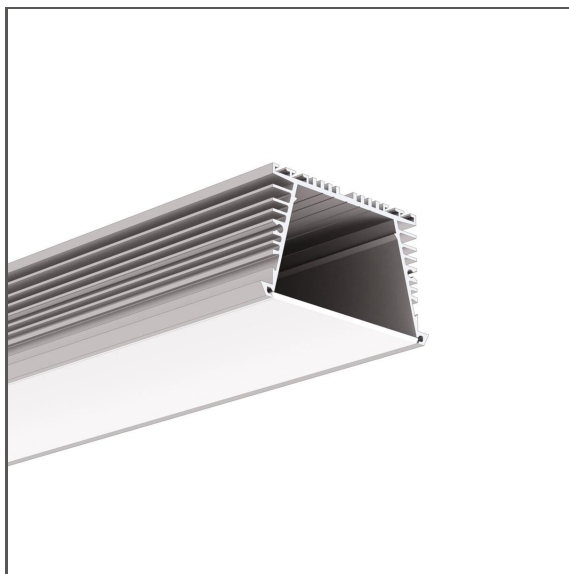

# Profile SEKOMA

Ref. B6595

- Mounting to drywall
- High lumen output
- Invisible groove edge
- Very good heat dissipation
- Easy maintenance

## MONTAGE

- recessed, using a dedicated mounting track
- can be easily connected into runs

## TECHNICAL SPECIFICATIONS

Material	aluminum	Length		Ref	
Color	■ silver anodized	1000 mm			B6595ANODA_1
With the possibility of sealing up to IP	20	2005 mm			B6595ANODA_2
Possible shapes of the luminaire	polygonal	3010 mm			B6595ANODA_3
LED gluing width A	44 mm				
Number of LED strips A (8 mm wide)	5				
Width	76.2 mm				
The cover is cut to the length of the profile	yes				
Can be easily connected into runs	yes				
Main lighting	yes				
Decorative lighting	yes				
Mounting to drywall	yes				