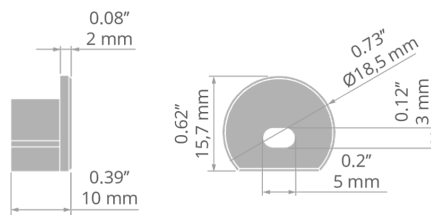

## TECHNICAL DRAWING

## TECHNICAL SPECIFICATIONS

Material	PP	Width	18 mm
Color	■ gray	Corrosion resistance	yes
Shape	semicircular	Corrosion resistance at high salinity	yes
Height	15 mm		