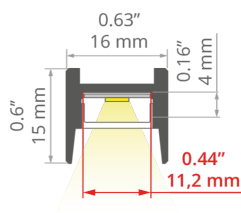

ADDITIONAL INFORMATION

- the installation of the cover in the recess reduces the effect of glare

TECHNICAL DRAWING

TECHNICAL SPECIFICATIONS

Material	aluminum	Color	Length	Ref
With the possibility of sealing up to IP	20		1000 mm	C1419ANODA_1
Possible shapes of the luminaire	rectangular	■ silver anodized	2005 mm	C1419ANODA_2
LED gluing width A	11 mm		3010 mm	C1419ANODA_3
Number of LED strips A (8 mm wide)	1		1000 mm	C1419K7_1
Width	16 mm	■ black anodized	2005 mm	C1419K7_2
Furniture lighting	yes		3010 mm	C1419K7_3
Decorative lighting	yes			
Under-cabinet lighting	yes			
Wire out back of extrusion	yes			