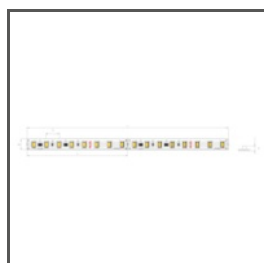

K-HE-0480-HD-24V
K-HE-0480-HD-24V