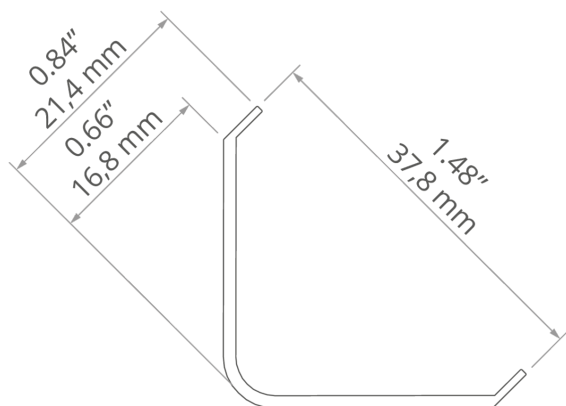

Cover KOPRO-K

Ref. 17093

APPLICATION

- LED protection and light diffusion in lighting fixtures

MONTAGE

- to the profile, by pressing

ADDITIONAL INFORMATION

- ATTENTION! rigid cover, not intended for bending or deformation

TECHNICAL DRAWING

TECHNICAL SPECIFICATIONS

Color	<input type="checkbox"/> frosted	Length	Ref
Material	PC	1000 mm	17093_1
Shape	rectangular	2000 mm	17093_2
Maximum length on request	6000 mm	3000 mm	17093_3
Light transmission	66		
Width	37 mm		
Possibility of obtaining a line of light	yes		