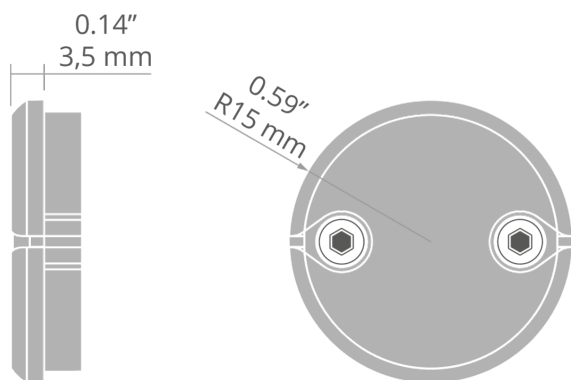

End cap JAZ-DUO-N

Ref. 42641, 42662

APPLICATION

- aesthetic finish and protection of the interior of the lighting fixture

MONTAGE

- to the profile, using bolts (included)

TECHNICAL DRAWING

TECHNICAL SPECIFICATIONS

Material	ABS	Color	Ref
Shape	round	■ gray	42641
Height	30 mm	□ white	42662
Width	30 mm		

End cap JAZ-DUO-N

Ref. 42641, 42662

RELATED PROFILES

JAZ-DUO
C0788