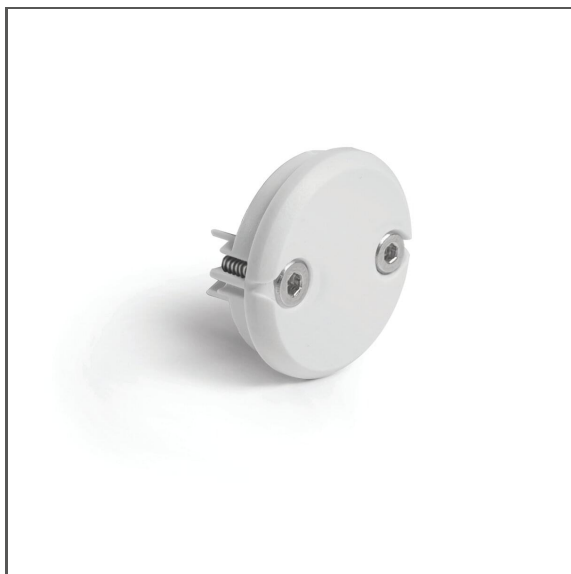

End cap JAZ-DUO-N

Ref. 42641, 42662

APPLICATION

- aesthetic finish and protection of the interior of the lighting fixture

MONTAGE

- to the profile, using bolts (included)

TECHNICAL DRAWING

TECHNICAL SPECIFICATIONS

Material	ABS	Color	Ref
Shape	round	■ gray	42641
Height	30 mm	□ white	42662
Width	30 mm		

End cap JAZ-DUO-N

Ref. 42641, 42662

RELATED PROFILES

JAZ-DUO
C0788