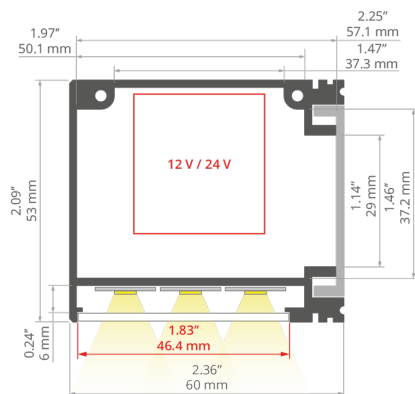

ADDITIONAL INFORMATION

- the power supply can be secured inside the profile using dedicated accessories

TECHNICAL DRAWING

TECHNICAL SPECIFICATIONS

Material	aluminum	Length	Ref
Color	silver anodized	1000 mm	18013ANODA_1
With the possibility of sealing up to IP	20	2005 mm	18013ANODA_2
Possible shapes of the luminaire	rectangular	3010 mm	18013ANODA_3
LED gluing width A	46 mm		
Number of LED strips A (8 mm wide)	5		
Width	60 mm		
The cover is cut to the length of the profile	yes		
Decorative lighting	yes		
Compartment for power supply	yes		
Wire out back of extrusion	yes		