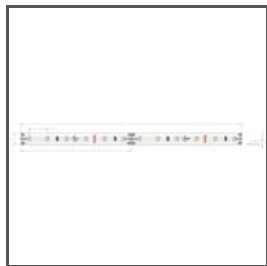

K-1210-24V
K-1210-24V