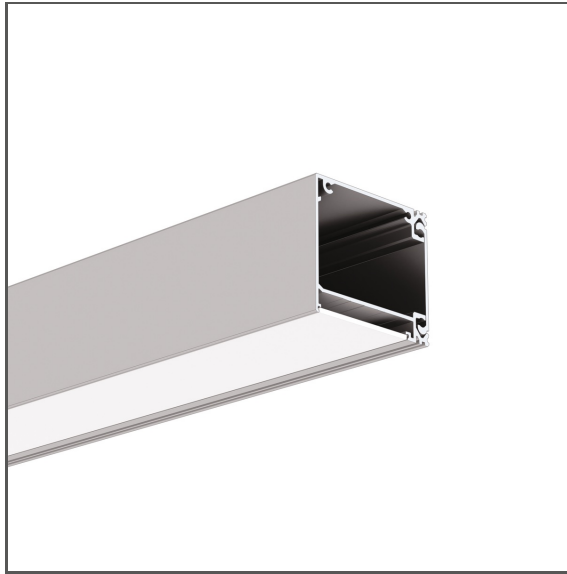

Profile IKON

Ref. 18013

- Space for power supply and electronic components
- Easy maintenance

APPLICATION

- decorative lighting

MONTAGE

- to the surface, using a dedicated mounting track and properly selected screws

ADDITIONAL INFORMATION

- the power supply can be secured inside the profile using dedicated accessories

TECHNICAL DRAWING

TECHNICAL SPECIFICATIONS

Material	aluminum	Length	Ref
Color	silver anodized	1000 mm	18013ANODA_1
With the possibility of sealing up to IP	20	2005 mm	18013ANODA_2
Possible shapes of the luminaire	rectangular	3010 mm	18013ANODA_3
LED gluing width A	46 mm		
Number of LED strips A (8 mm wide)	5		
Width	60 mm		
The cover is cut to the length of the profile	yes		
Decorative lighting	yes		
Compartment for power supply	yes		
Wire out back of extrusion	yes		