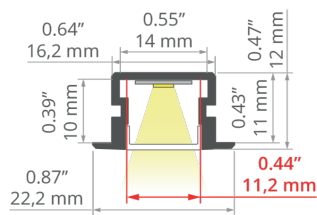

## TECHNICAL SPECIFICATIONS

Material	aluminum	Color	Length	Ref	
With the possibility of sealing up to IP	20, 67		1000 mm	C1588ANODA_1	
LED gluing width A	14 mm	■ silver anodized	2005 mm	C1588ANODA_2	
Possibility of bending	yes		3010 mm	C1588ANODA_3	
Number of LED strips A (8 mm wide)	1		1000 mm	C1588K7_1	
Width	22.2 mm	■ black anodized	2005 mm	C1588K7_2	
The cover is cut to the length of the profile	yes		3010 mm	C1588K7_3	
Furniture lighting	yes			C1588L9010OD_1	
Main lighting	yes	□ white colored	3010 mm	2005 mm	C1588L9010OD_2
Decorative lighting	yes		3010 mm	C1588L9010OD_3	
Wire out end cap	yes				
Wire out back of extrusion	yes				