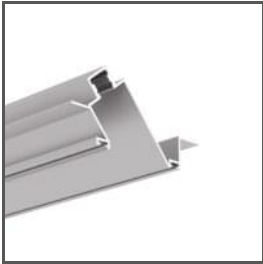

Cover LENS0

Ref. 17112

- Concentrates the luminous flux (30° angle)

APPLICATION

- LED protection and light focusing in lighting fixtures

MOUNTING

- to the profile, by pressing

TECHNICAL DRAWING

TECHNICAL SPECIFICATIONS

Color	■ clear	Length	Ref
Material	PC	1000 mm	17112_1
Shape	flat (embedded in the fixture)	2000 mm	17112_2
Width	12 mm	3000 mm	17112_3

Cover LENS0

Ref. 17112

RELATED PROFILES

POK-US
H1234