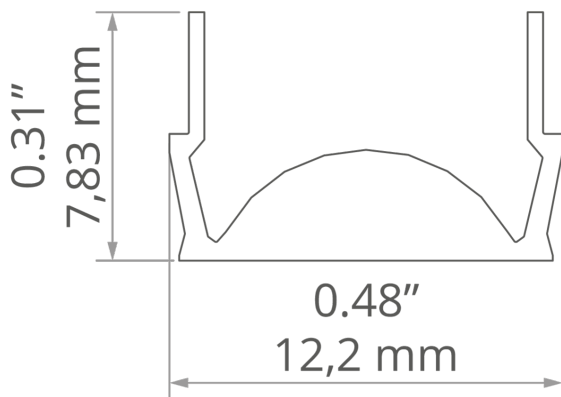

Cover LENS0

Ref. 17112

- Concentrates the luminous flux (30° angle)

APPLICATION

- LED protection and light focusing in lighting fixtures

MOUNTING

- to the profile, by pressing

TECHNICAL DRAWING

TECHNICAL SPECIFICATIONS

Color	■ clear	Length	Ref
Material	PC	1000 mm	17112_1
Shape	flat (embedded in the fixture)	2000 mm	17112_2
Width	12 mm	3000 mm	17112_3

Cover LENS0

Ref. 17112

RELATED PROFILES

POK-US
H1234