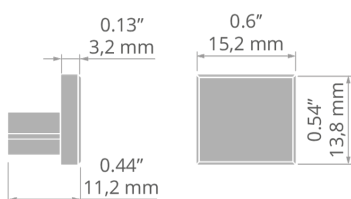

- For use with a square cover

#### TECHNICAL SPECIFICATIONS

Material	ABS	Width	15 mm
Color	■ gray	Corrosion resistance	yes
Shape	rectangular	Corrosion resistance at high salinity	yes
Height	13 mm		